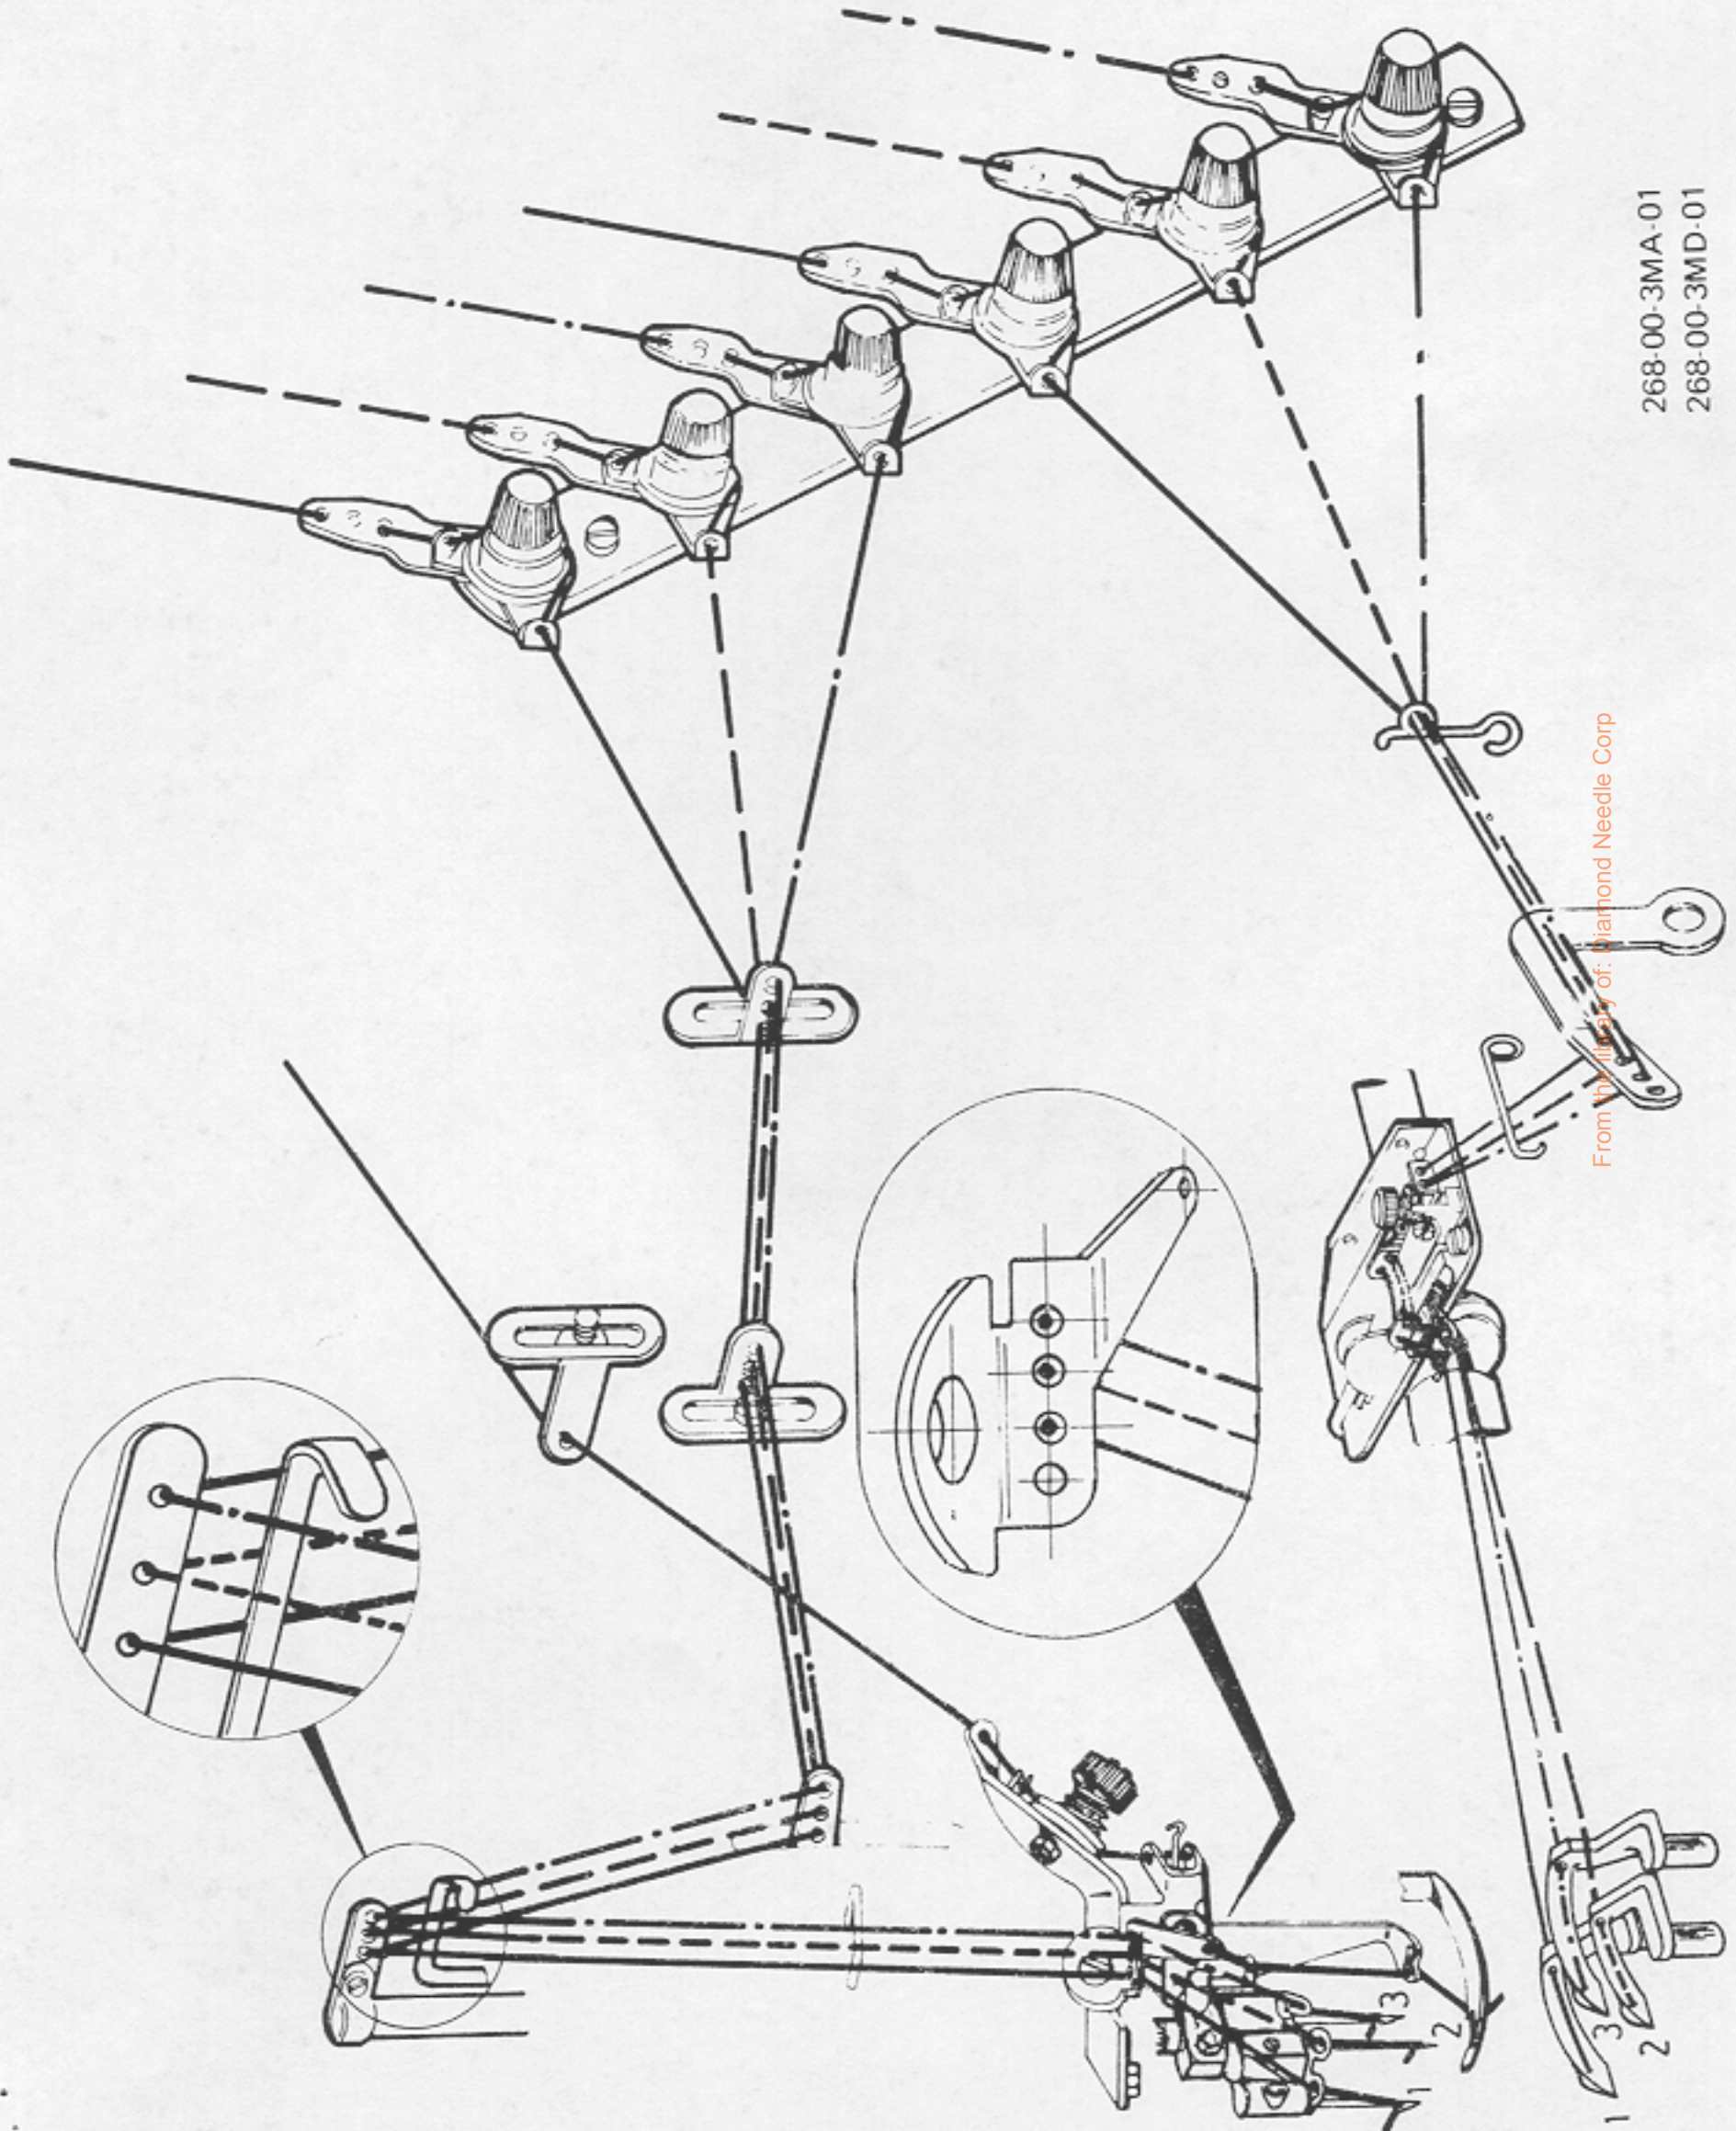

268-00-3MA-01
268-00-3MD-01

From the library of: Diamond Needle Corp

1
2
3